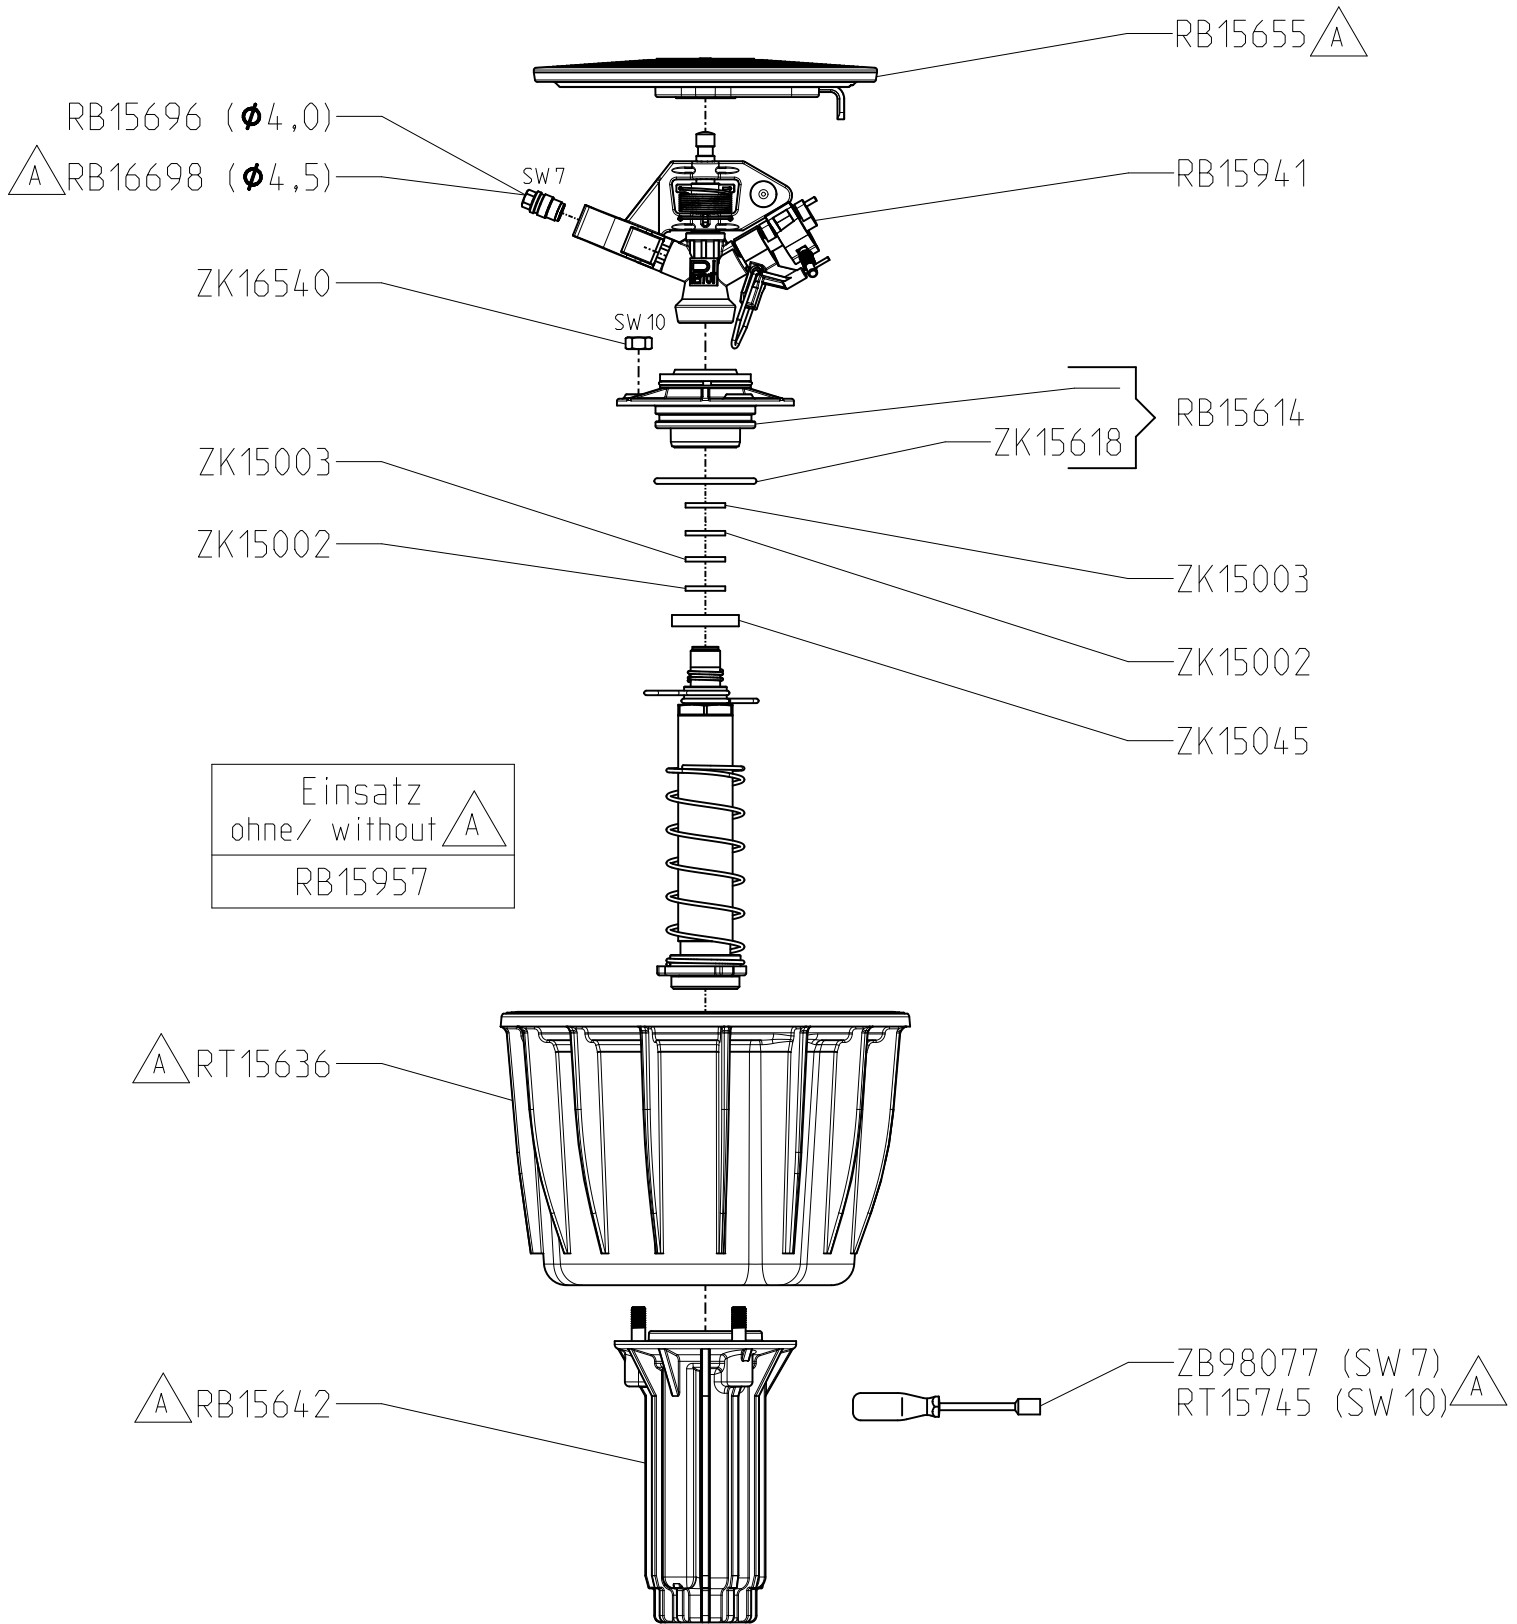

TRITON-S

W / WH

ECM: 5175657; RELEASE	BEU	22-DEC-21	A	EL00371
RELEASE/CHANGE NUMBER	DRAFTER	DATE	REV	DRAWING NO.

TRITON-S

WT-4,0MM/BRAUN

ECM: 5175657; RELEASE

BEU

22-DEC-21

A

EL00371

RELEASE/CHANGE NUMBER

DRAFTER

DATE

REV

DRAWING NO.