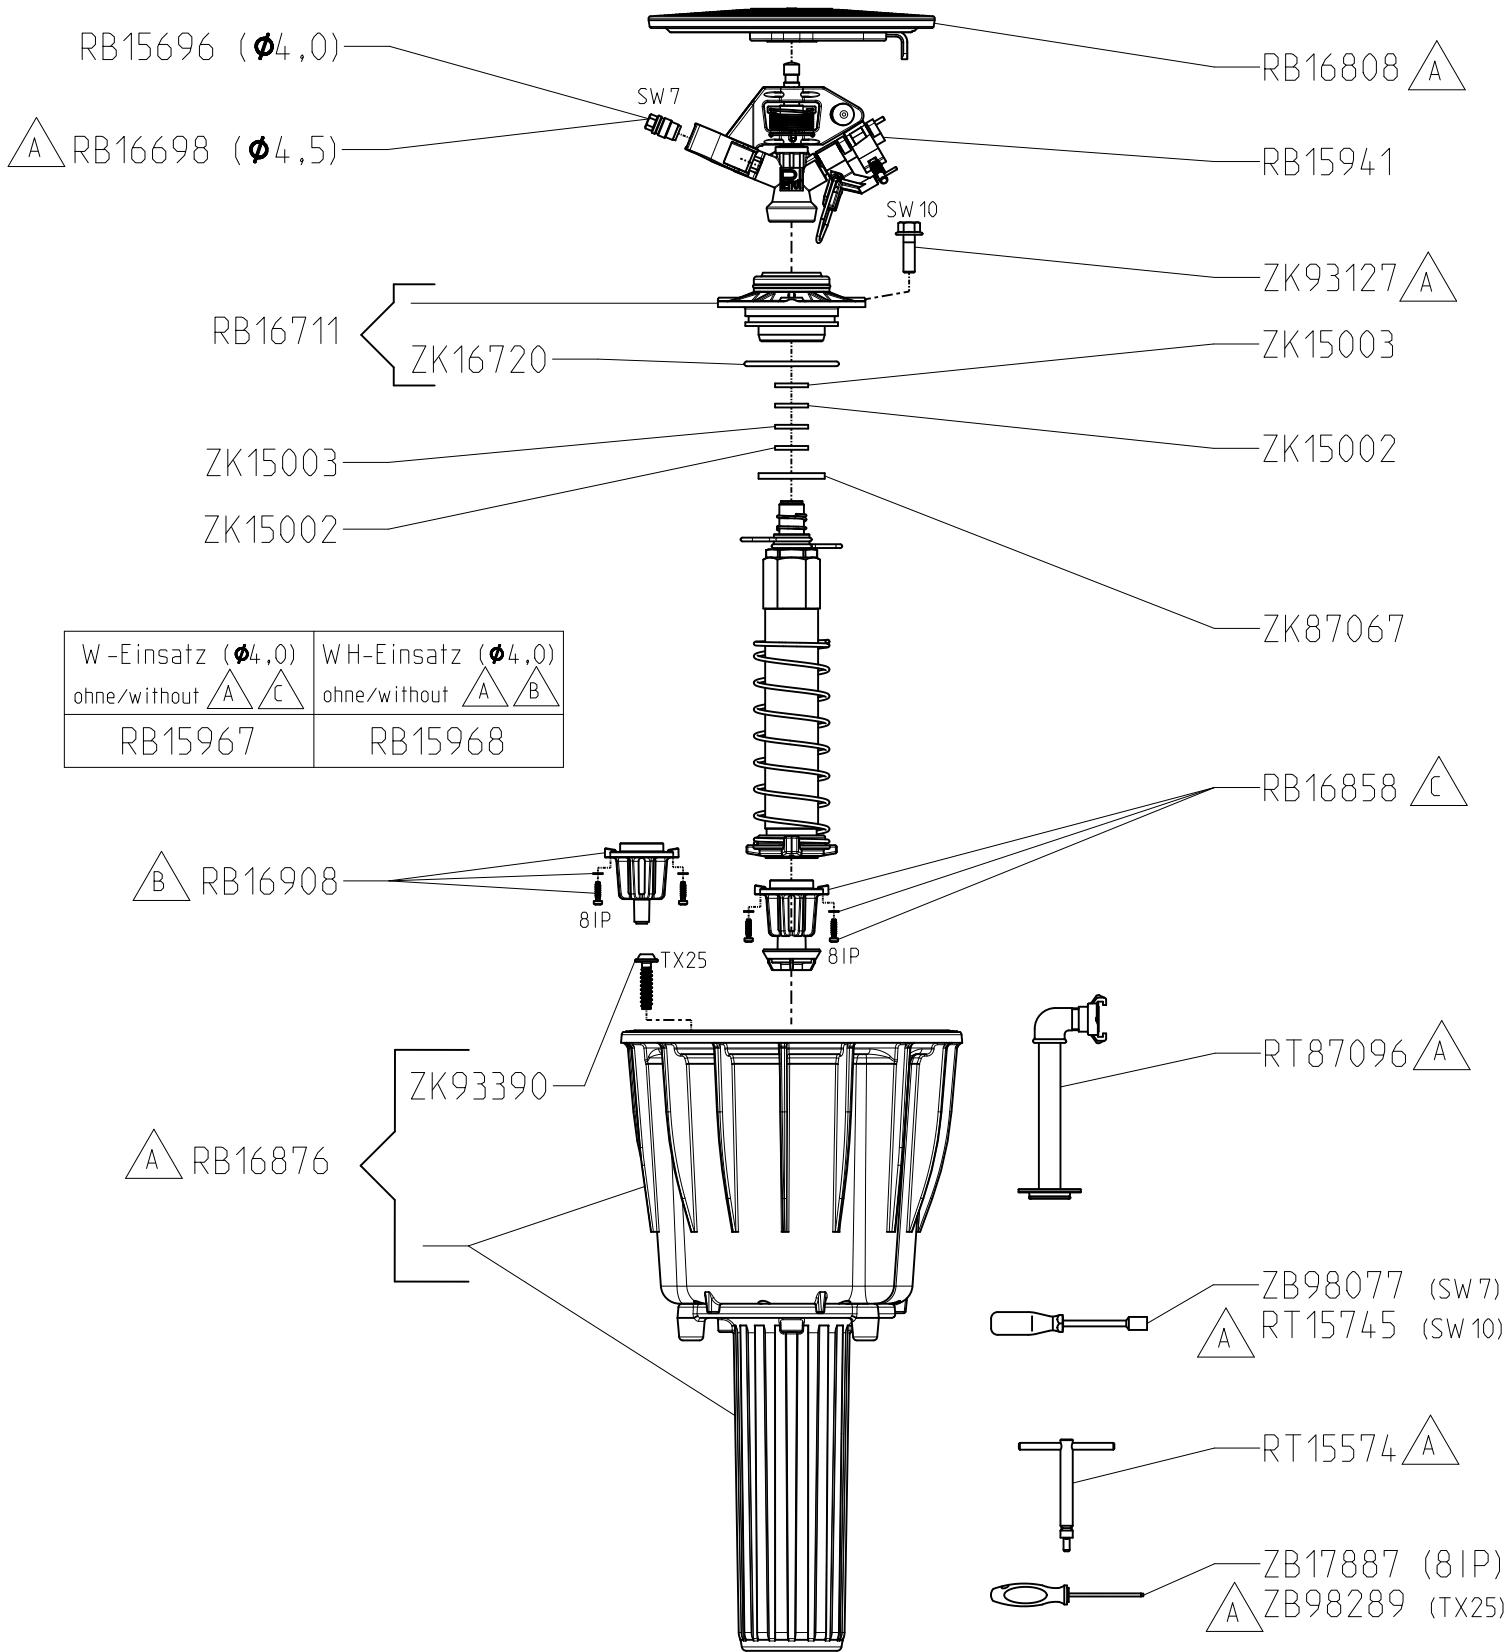

TRITON-S

W / WH

ECM: 5175657; RELEASE	BEU	22-DEC-21	A	EL00371
RELEASE/CHANGE NUMBER	DRAFTER	DATE	REV	DRAWING NO.

TRITON-S

WT-4,0MM/BRAUN

ECM: 5175657; RELEASE

BEU

22-DEC-21

A

EL00371

RELEASE/CHANGE NUMBER

DRAFTER

DATE

REV

DRAWING NO.